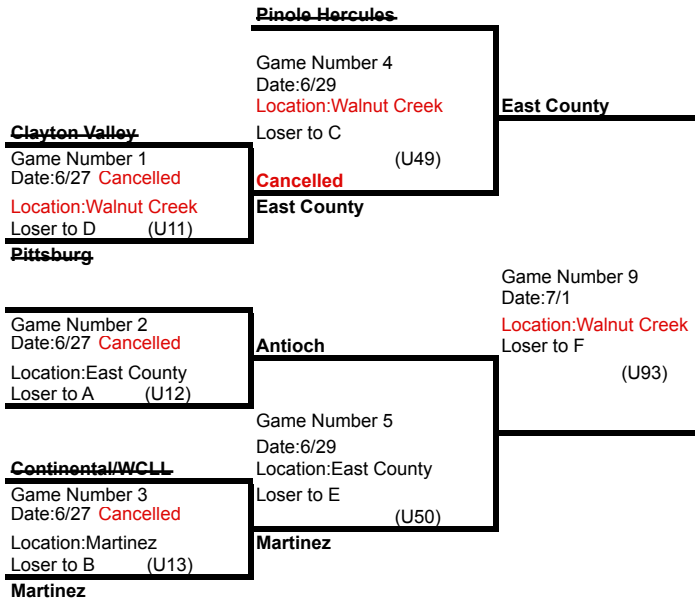

2011 California District 4, International Tournament

WWW.LLCAD4.ORG

California District 4

10-11 Girls Softball

Game Location and Date shown in schedule block.
 Weekday Games Start at 6 P.M.
 Saturday Games Start at 11 A.M.
 Umpire game number in parenthesis

Winners Bracket

Losers Bracket