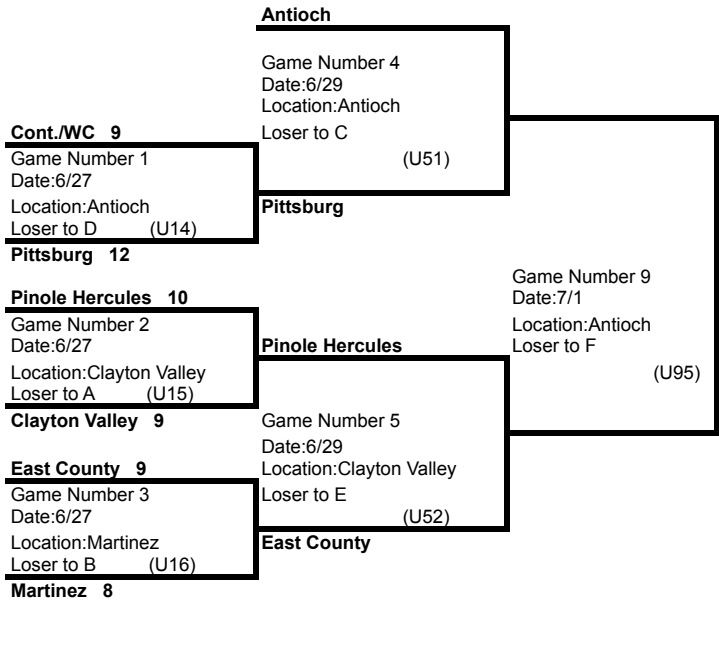

# 2011 California District 4, International Tournament

WWW.LLCAD4.ORG

California District 4

## Little League Major Girls Softball

Game Location and Date shown in schedule block.  
 Weekday Games Start at 6 P.M.  
 Saturday Games Start at 11 A.M.  
 Umpire game number in parenthesis

### Winners Bracket

### Losers Bracket