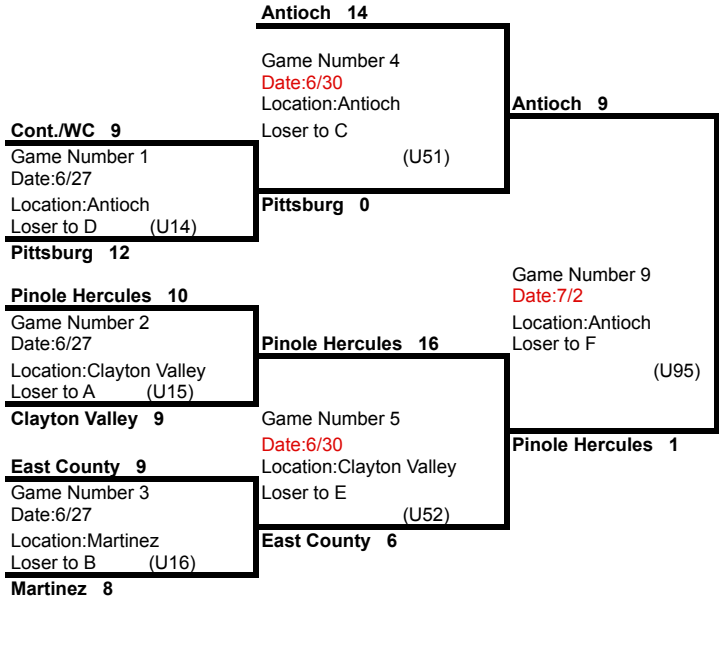

2011 California District 4, International Tournament

WWW.LLCAD4.ORG

California District 4

Little League Major Girls Softball

Game Location and Date shown in schedule block.
 Weekday Games Start at 6 P.M.
 Saturday Games Start at 11 A.M.
 Umpire game number in parenthesis

Winners Bracket

Losers Bracket