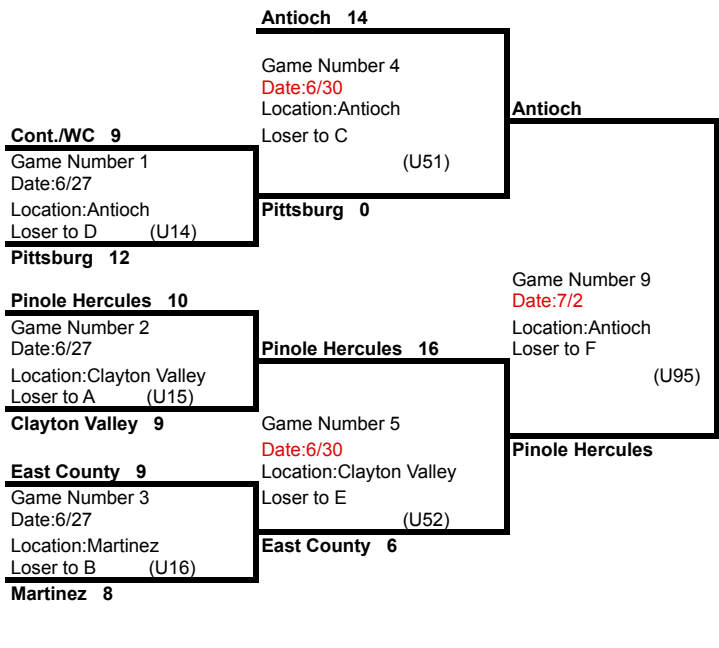

2011 California District 4, International Tournament

WWW.LLCAD4.ORG

California District 4

Little League Major Girls Softball

Game Location and Date shown in schedule block.
 Weekday Games Start at 6 P.M.
 Saturday Games Start at 11 A.M.
 Umpire game number in parenthesis

Winners Bracket

Losers Bracket