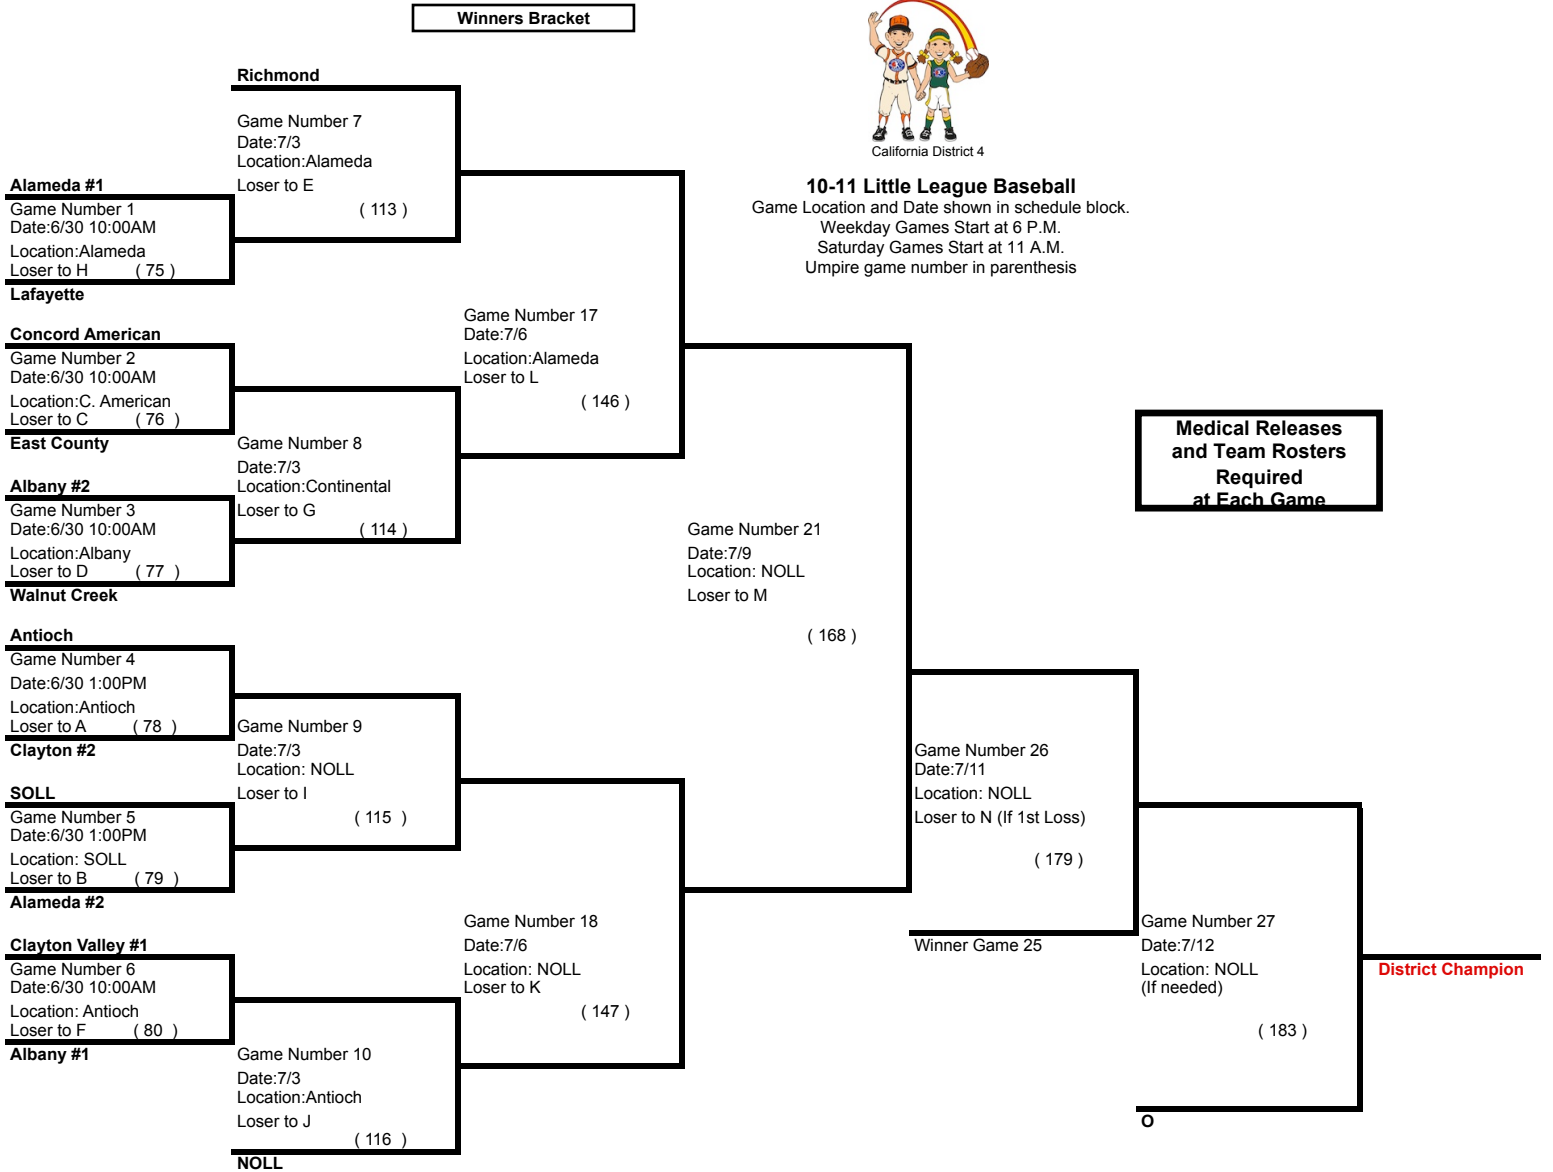

## 10-11 Little League Baseball

Game Location and Date shown in schedule block.  
Weekday Games Start at 6 P.M.  
Saturday Games Start at 11 A.M.  
Umpire game number in parenthesis

**Medical Releases  
and Team Rosters  
Required  
at Each Game**