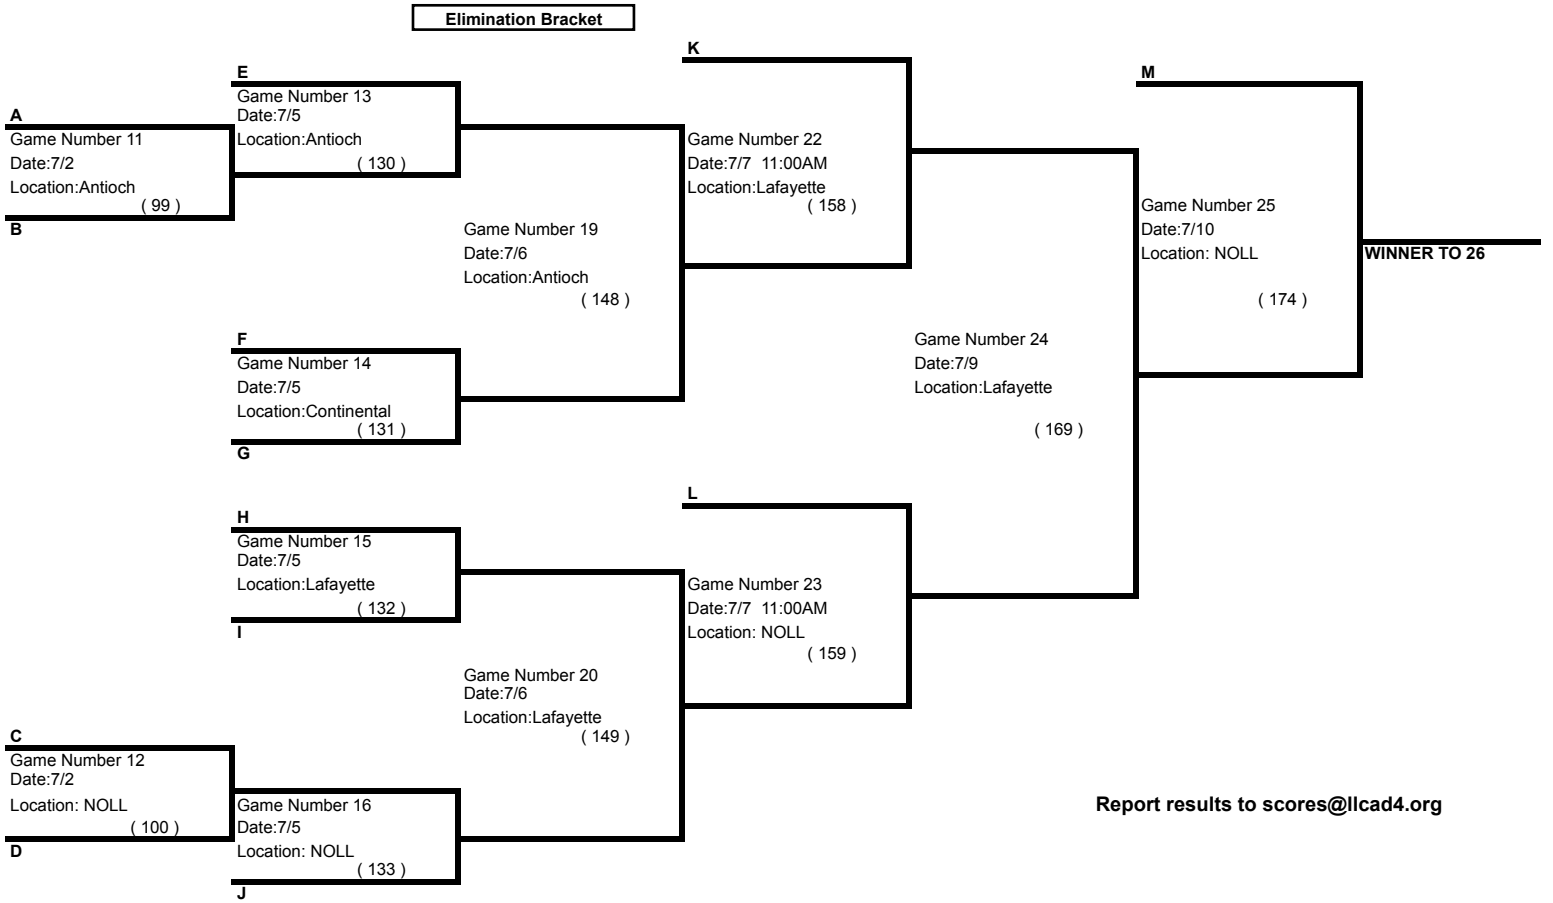

2012 California District 4, International Tournament

www.llcad4.org

Report results to scores@llcad4.org

**Medical Releases
and Team Rosters
Required
at Each Game**