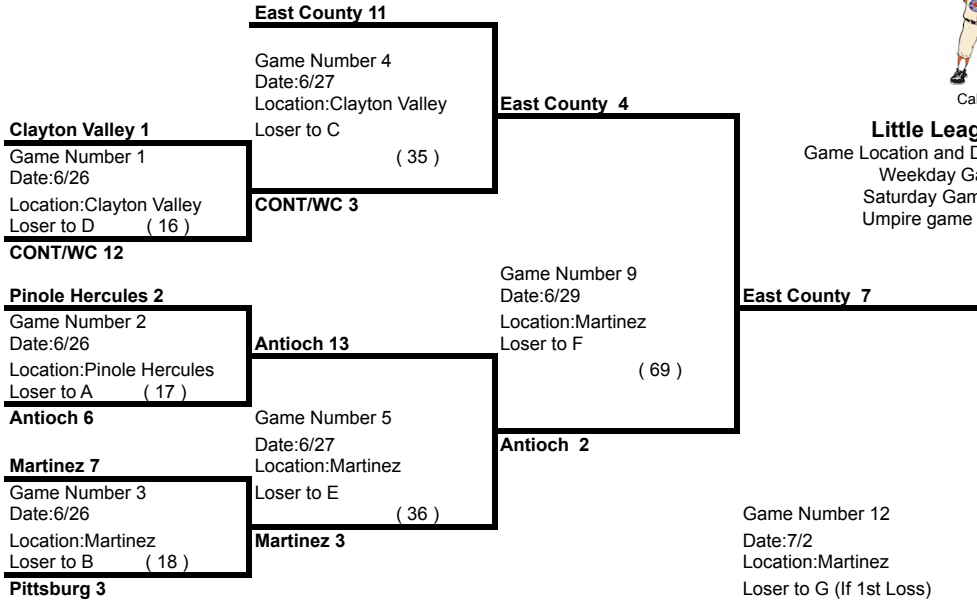

## Little League Girls Softball

Game Location and Date shown in schedule block.  
Weekday Games Start at 6 P.M.  
Saturday Games Start as scheduled  
Umpire game number in parenthesis

### Winners Bracket