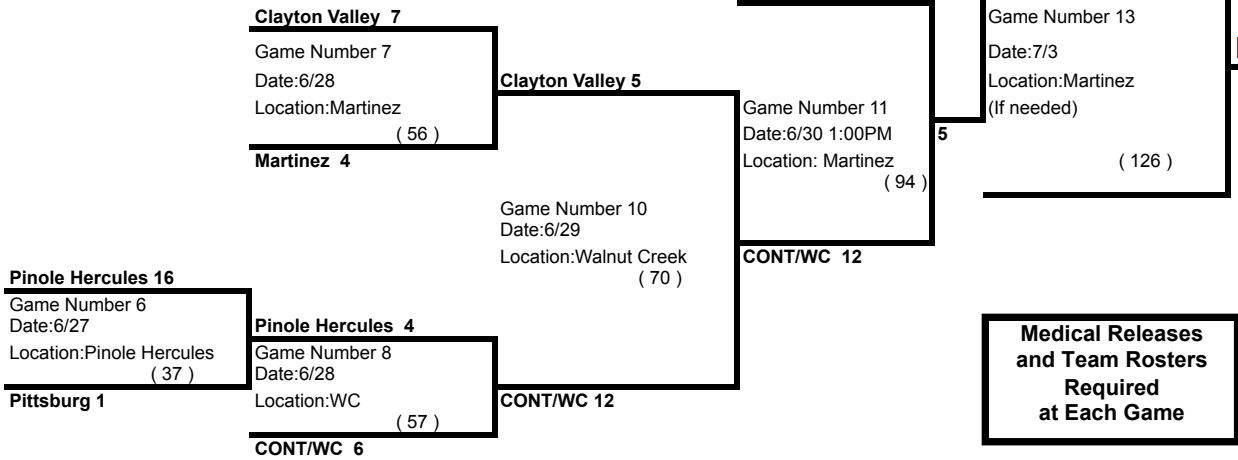

Elimination Bracket

East County
District Champion

**Medical Releases
and Team Rosters
Required
at Each Game**

Report results to scores@llcad4.org