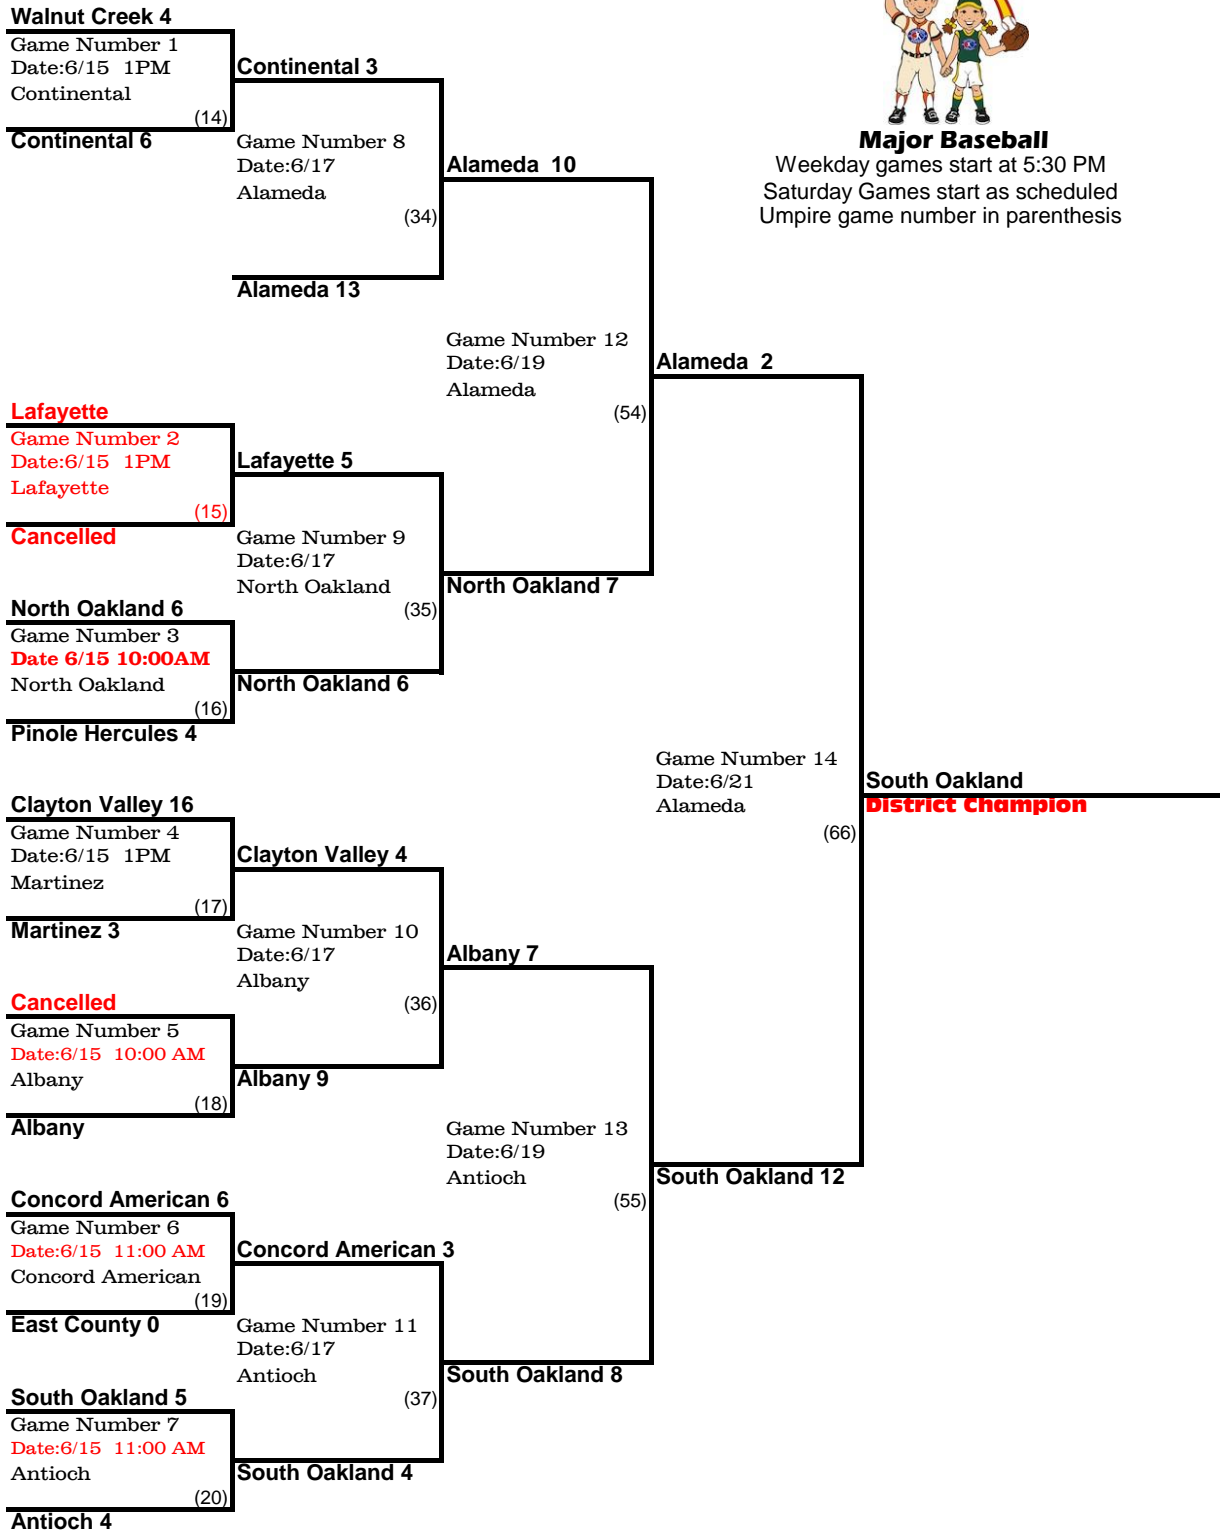

2013 California District 4 Tournament of Champions

www.llcad4.org

Major Baseball

Weekday games start at 5:30 PM
Saturday Games start as scheduled
Umpire game number in parenthesis

Medical Releases and team rosters must be present to play
Pitching Record must be present to play
Manager and coaches must have valid photo ID
Report results to scores@llcad4.org