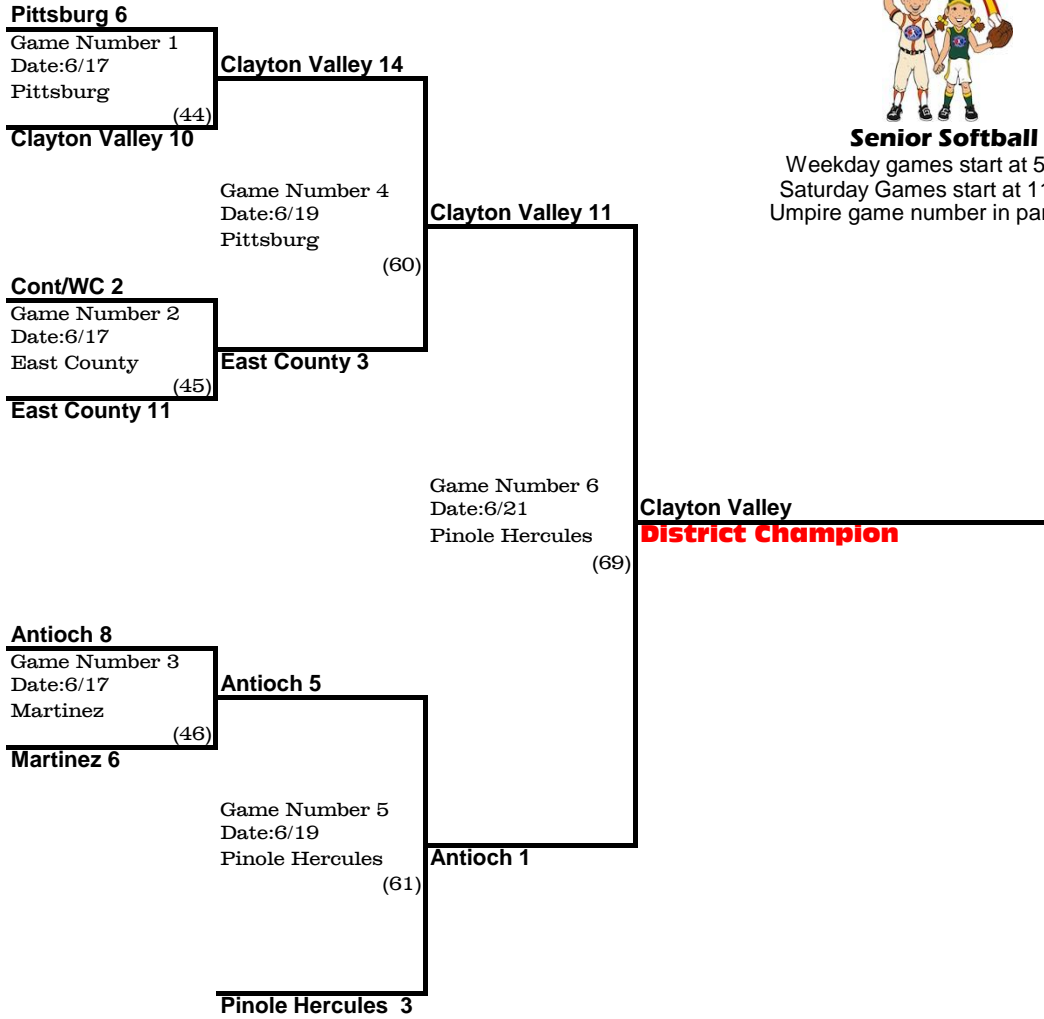

2013 California District 4 Tournament of Champions

www.llcad4.org

Senior Softball

Weekday games start at 5:30 PM
Saturday Games start at 11:00 AM
Umpire game number in parenthesis

Medical Releases and team rosters must be present to play
Pitching Records must be present to play
Manager and coaches must have valid photo ID
Report Results to scores@llcad4.org