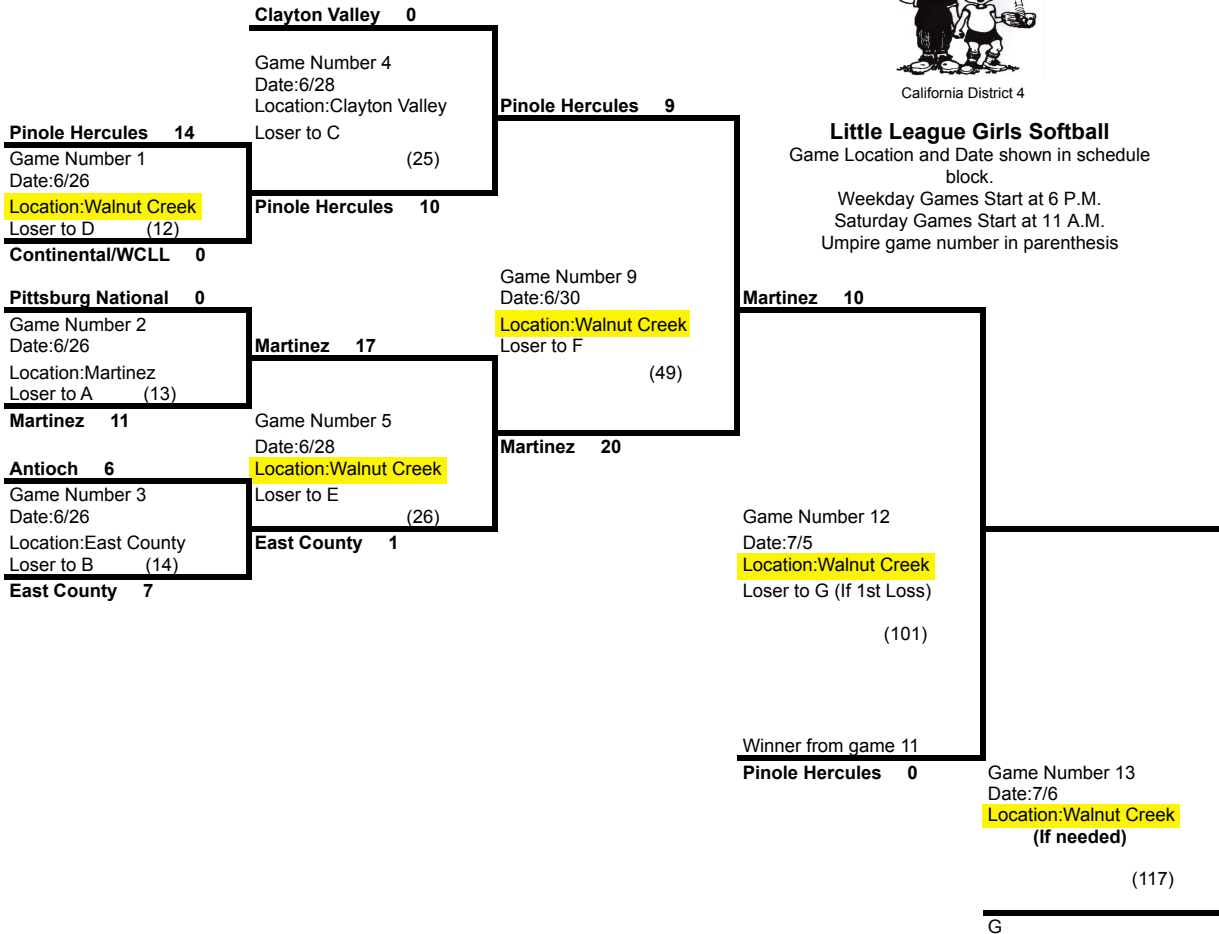

2010 California District 4, International Tournament

http://www.eTEAMZ.com.california4

California District 4

Little League Girls Softball
 Game Location and Date shown in schedule block.
 Weekday Games Start at 6 P.M.
 Saturday Games Start at 11 A.M.
 Umpire game number in parenthesis

Winners Bracket

Losers Bracket