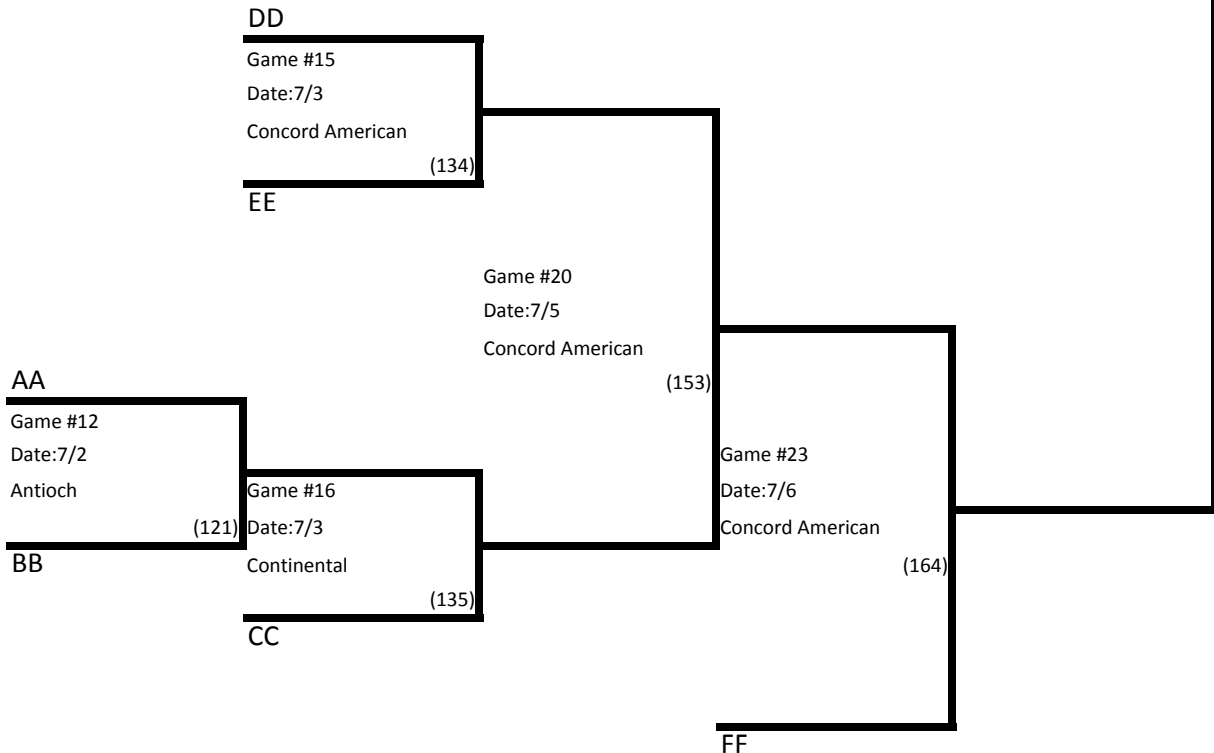

Date:6/29 1:00 PM

North Oakland

Loser to B (81)

Albany #1

Game #21

Date:7/6

Antioch

Loser to G

(162)

Winner Bracket East

Continental #1

Game #4

Date:6/29 1:00 PM

Continental

Loser to BB (82)

Walnut Creek

East County

Game #6

Date:6/29

East County

Loser to DD (84)

Continental #2

Game #10

Date:7/2

Antioch

(184)

II

Report results to scores@llcad4.org

Follow the tournament at llcad4.org or on facebook

California District 4 International Tournament

Elimination Bracket West

Elimination Bracket East