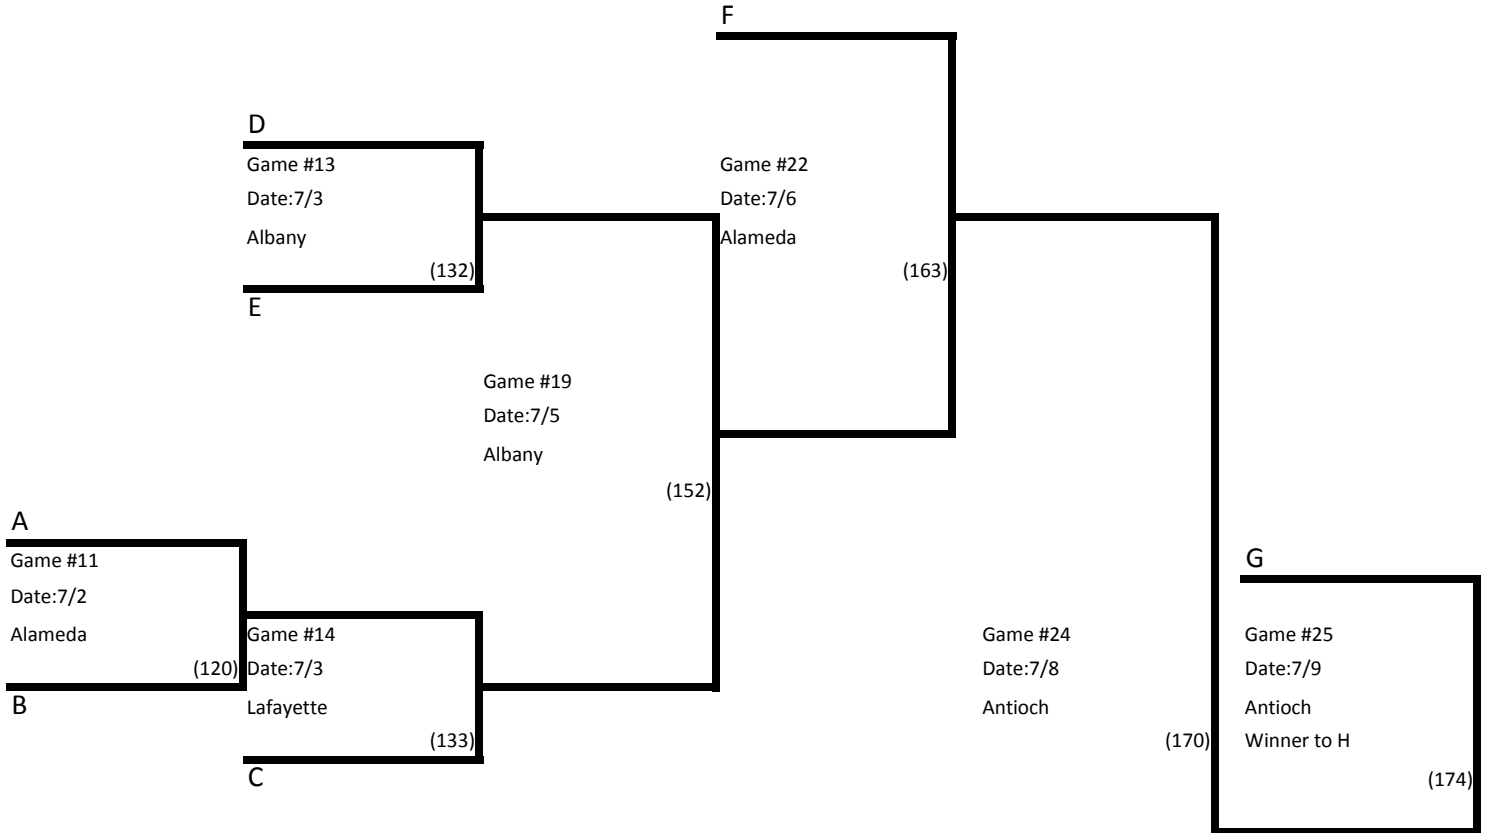

Date:6/29 1:00 PM

North Oakland

Loser to B (81)

Albany #1

Game #21

Date:7/6

Antioch

Loser to G

East County

Game #6

Date:6/29

East County

Loser to DD (84)

Continental #2

Game #10

Date:7/2

Antioch

(184)

II

Report results to scores@llcad4.org

Follow the tournament at llcad4.org or on facebook

California District 4 International Tournament

Elimination Bracket West

Elimination Bracket East