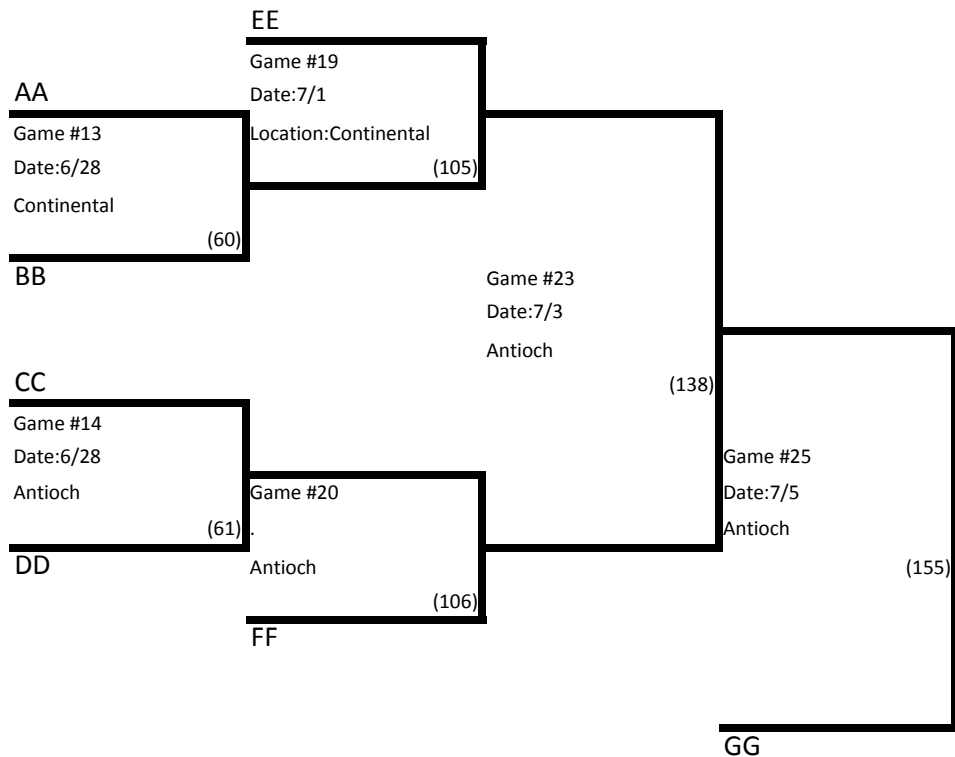

Report results to scores@llcad4.org

Follow the tournaments at llcad4.org or on facebook