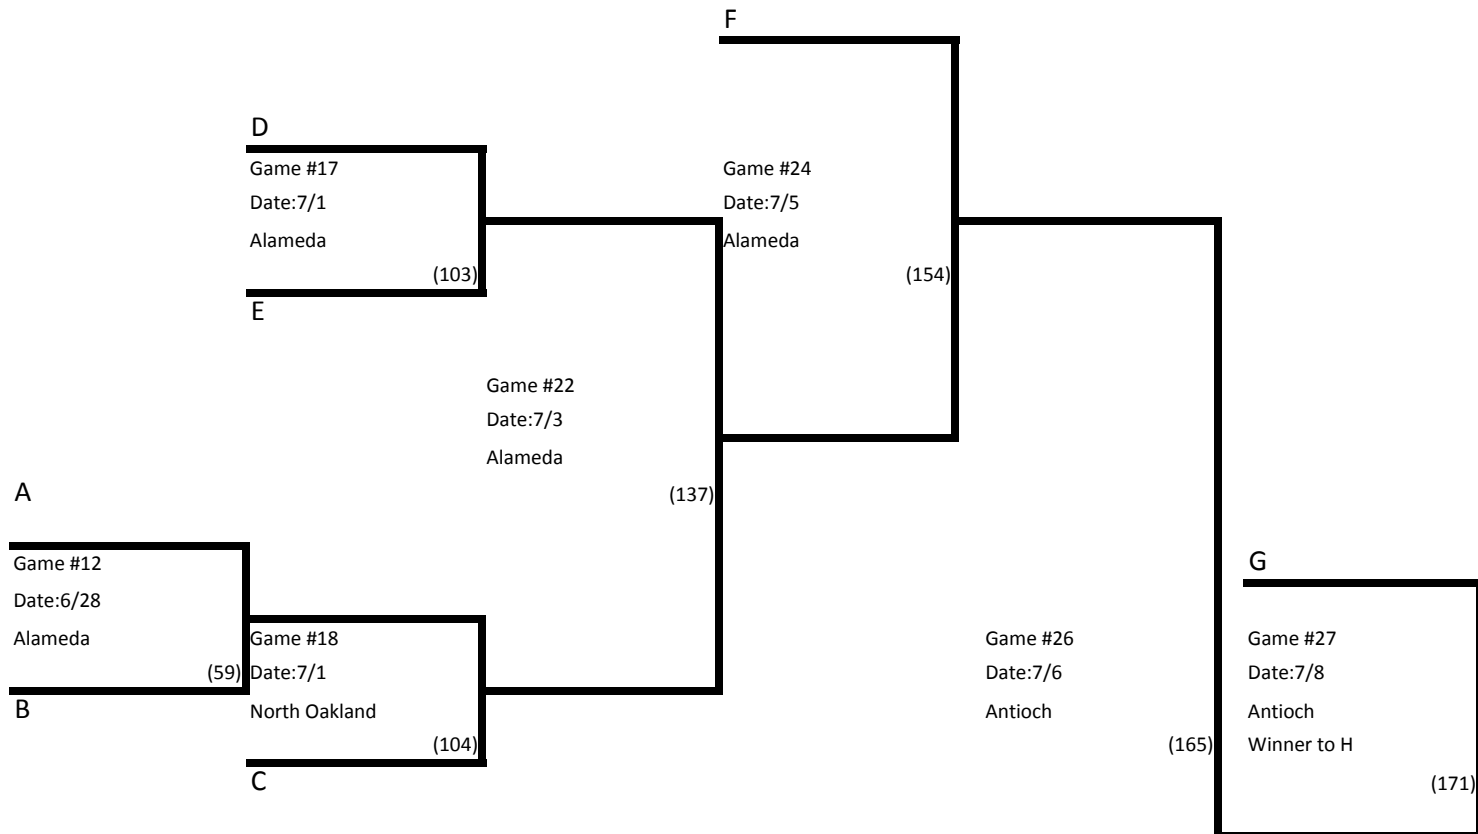

California District 4 International Tournament

Elimination Bracket West

Elimination Bracket East